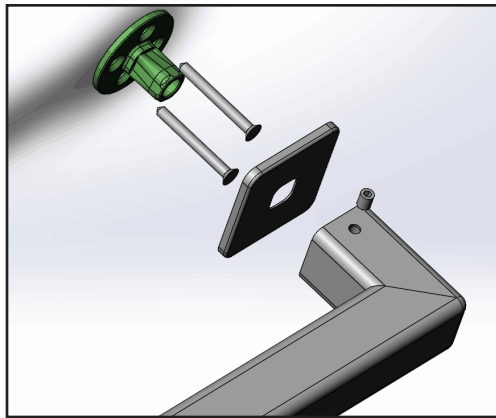

PARTS INCLUDED

- Stainless steel rail
- Installation manual
- Optional toilet paper holder

STEP 1

Position bar on wall at your desired location. Make sure bar is leveled. Trace around mounts with pencil to create your mounting template. Use an allen wrench to remove set screws and remove bar from mounts.

STEP 2

Install screws through mounting flange and directly into wood/metal stud or bracing. Use two screws and place opposite of each other. Use masonry anchors if necessary.

For wood or solid backing applications drill 1/8" pilot holes through shower wall into wood or metal stud.

NOTE: If wall is tiled, drill a 1/8" pilot hole through tile then change to the a 5/16" diameter masonry tile drill bit.

STEP 3

Once all mounts are secured slide on the escutcheon to all mounts. Fasten the bar to all mounts and tighten with set screw.

DETAIL MOUNTING INSTALLATION

This is an upside down view of your installation to allow you to see the set screws on your bar.

PRODUCT DIMENSIONS