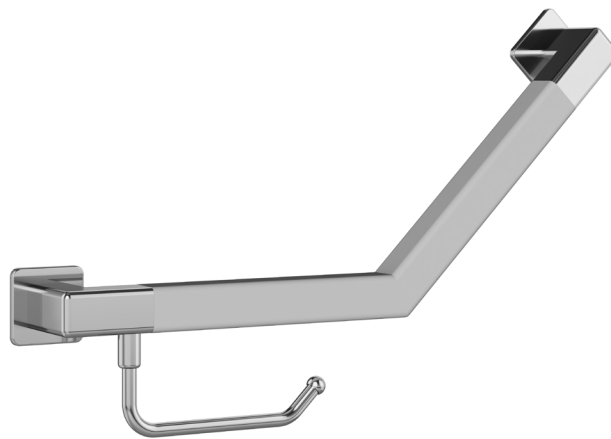

ErgoAngleBar

with Optional Toilet Paper Holder

INSTALLATION INSTRUCTIONS

4017-SSB, 4017-SSP, 4017-MB, 4017-ORB