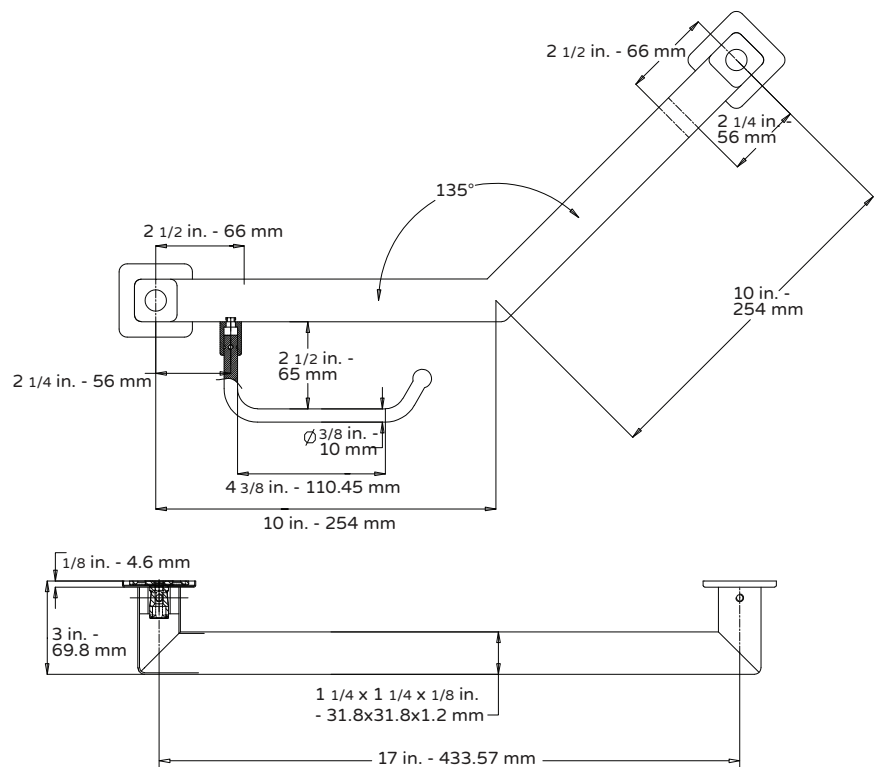

NOTE: If wall is tiled, drill a 1/8" pilot hole through tile then change to the a 5/16" diameter masonry tile drill bit.

## STEP 3

Once all mounts are secured slide on the escutcheon to all mounts. Fasten the bar to all mounts and tighten with set screw.

## DETAIL MOUNTING INSTALLATION

This is an upside down view of your installation to allow you to see the set screws on your bar.

## PRODUCT DIMENSIONS

[www.PulseShowerSpas.com](http://www.PulseShowerSpas.com)