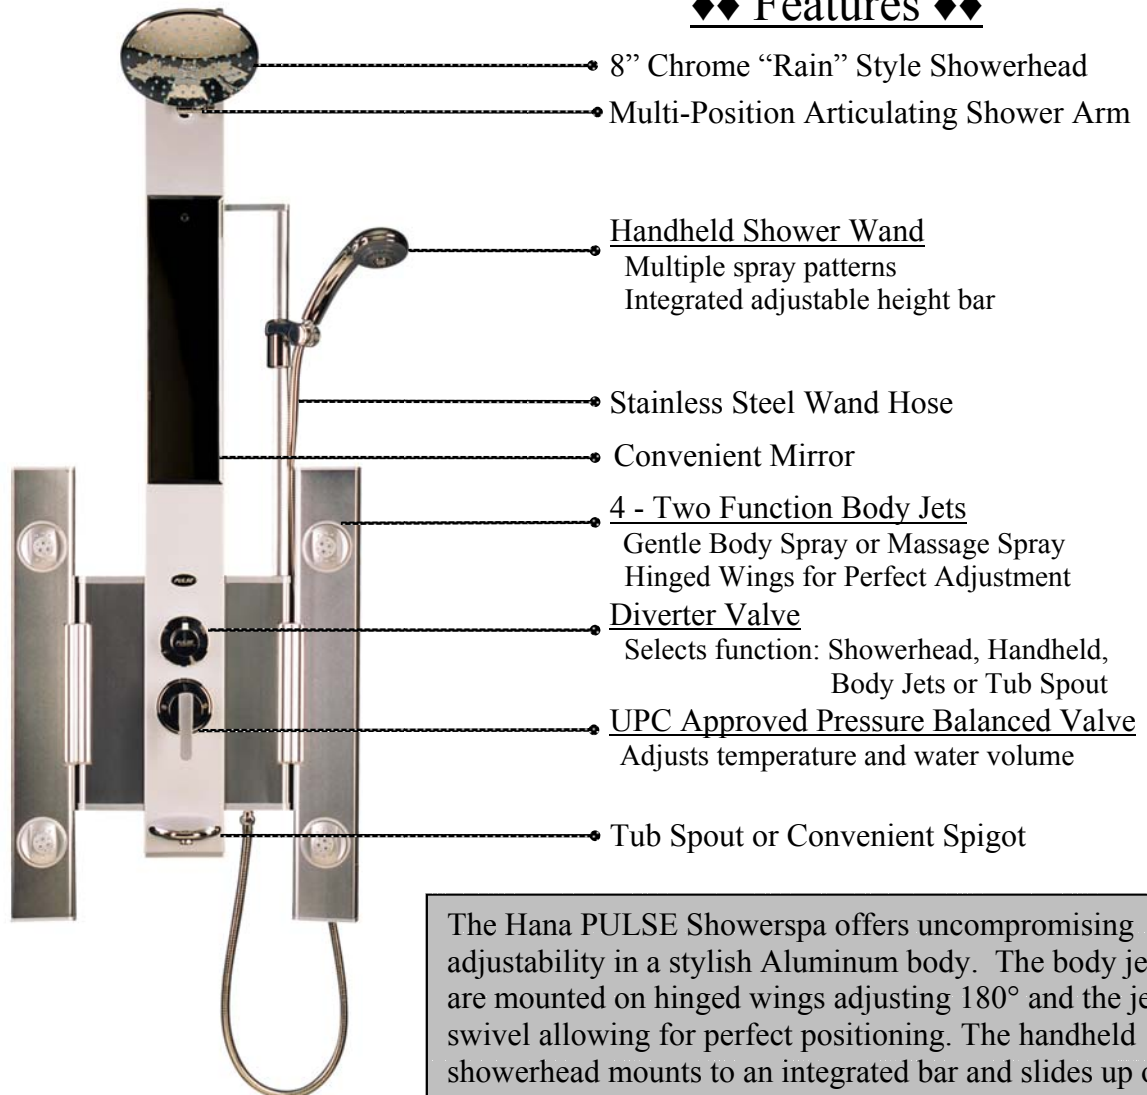

# PULSE

SHOWERSPAS

Hana Model #1012

## ◆◆ Features ◆◆

The Hana PULSE Showerspa offers uncompromising adjustability in a stylish Aluminum body. The body jets are mounted on hinged wings adjusting 180° and the jets swivel allowing for perfect positioning. The handheld showerhead mounts to an integrated bar and slides up or down for superior height adjustment.