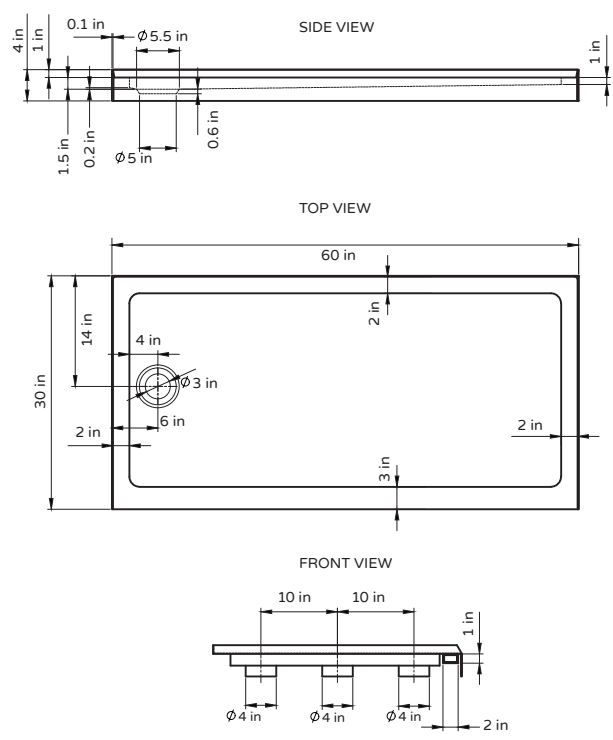

WARRANTY

- 5 Years

PS-3060L-W