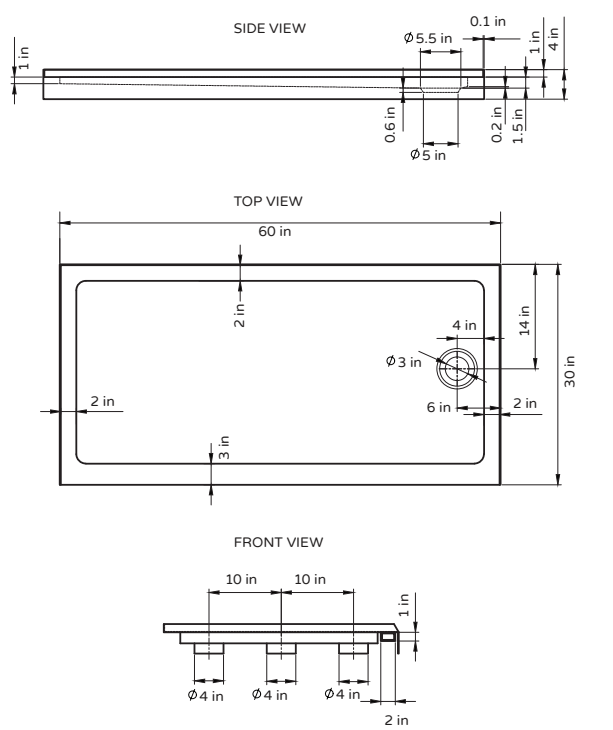

ShowerPan

Model # PS-3060L-W, PS-3060R-W

Specification Sheet

297 Anna St. | Watsonville, CA 95076
 831.724.7300
 www.PulseShowerSpas.com

TECHNICAL INFORMATION

- Installation: No mud setting required
- Color: White Acrylic
- Drain Location: Left or Right

NOTES

- Measure your actual product for rough-in details
- Install this product according to the installation instructions

WARRANTY

- 5 Years

PS-3060L-W

PS-3060R-W

DRAIN