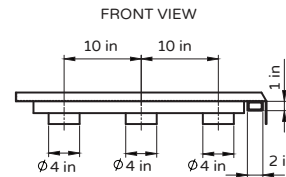

ShowerPan

Model # PS-3260L-W, PS-3260R-W

Specification Sheet

297 Anna St. | Watsonville, CA 95076
831.724.7300
www.PulseShowerSpas.com

TECHNICAL INFORMATION

- Installation: No mud setting required
- Color: White Acrylic
- Drain Location: Left or Right

PRODUCT FEATURES

- Fast, easy installation
- No mud setting required
- Low-profile pans install directly on the subfloor
- Acrylic material
- Durable to withstand heavy use
- Mold and mildew resistant
- Your choice of drain positions

NOTES

- Measure your actual product for rough-in details
- Install this product according to the installation instructions

WARRANTY

- 5 Years

PS-3260L-W