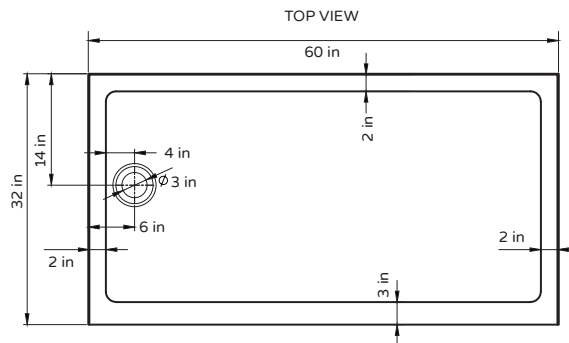

ShowerPan

Model # PS-3260L-W, PS-3260R-W

Specification Sheet

297 Anna St. | Watsonville, CA 95076
831.724.7300
www.PulseShowerSpas.com

TECHNICAL INFORMATION

- Installation: No mud setting required
- Color: White Acrylic
- Drain Location: Left or Right

PRODUCT FEATURES

- Fast, easy installation
- No mud setting required
- Low-profile pans install directly on the subfloor
- Acrylic material
- Durable to withstand heavy use
- Mold and mildew resistant
- Your choice of drain positions

NOTES

- Measure your actual product for rough-in details
- Install this product according to the installation instructions

WARRANTY

- 5 Years

PS-3260L-W