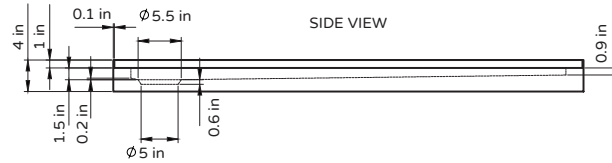

ShowerPan

Model # PS-3260L-W, PS-3260R-W

Specification Sheet

297 Anna St. | Watsonville, CA 95076
831.724.7300
www.PulseShowerSpas.com

TECHNICAL INFORMATION

- Installation: No mud setting required
- Color: White Acrylic
- Drain Location: Left or Right

PRODUCT FEATURES

- Fast, easy installation
- No mud setting required
- Low-profile pans install directly on the subfloor
- Acrylic material
- Durable to withstand heavy use
- Mold and mildew resistant
- Your choice of drain positions

NOTES

- Measure your actual product for rough-in details
- Install this product according to the installation instructions

WARRANTY

- 5 Years

PS-3260L-W