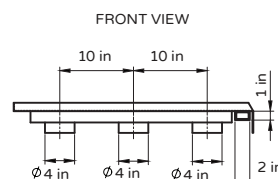

PS-3260R-W