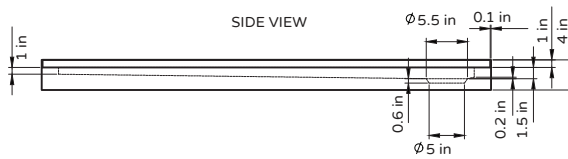

PS-3260R-W