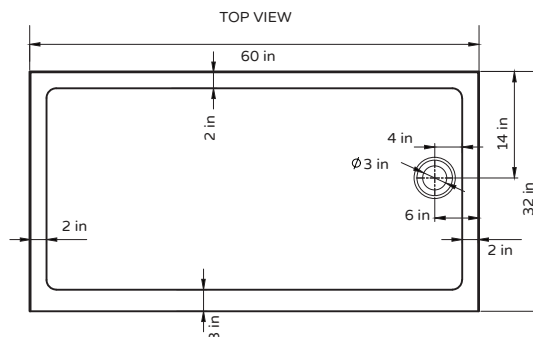

PS-3260R-W